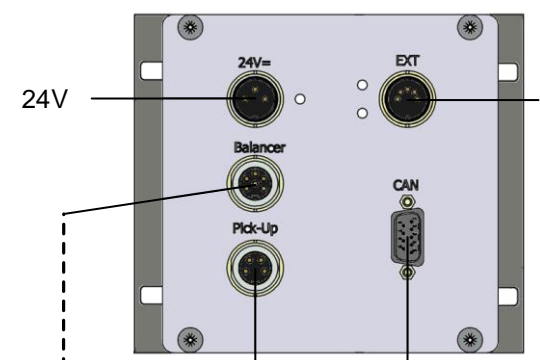

30 Balancing electronics  
3.AB50SM4.C.EXT.24  
1015832A

10 19" operating module  
3.BM50P01.24  
1016110A

20 Data cable  
9-way, 10m  
3.DKC.B09.10  
1016402A

60 Cable  
5-way, 10m  
3.510BS  
1015237A

40 Cable  
4-way, 10m  
3.410BS.1  
1015082A

50 Vibration sensor  
4-way, 3m  
3.PU.M5.4.3.V2.1  
1013626A

80 Internal balancer  
3.ISB.400C.055.M1.001

70 Cable  
5-way, 1,6m  
3.501,6SS  
1015191A

**Automatic balancing system  
AB50 with collector and  
Internal balancer type ISB-collector**