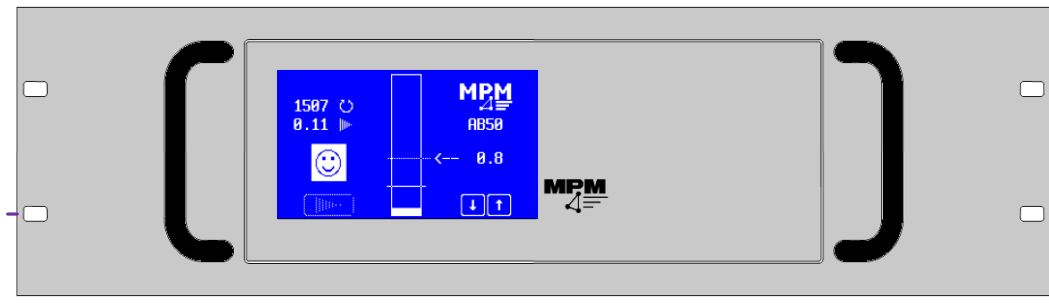

30 Balancing electronics  
3.AB50SM4.C.EXT.24  
1015832A

10 19" operating module  
3.BM50P01.24  
1016110A

20 Data cable  
9-way, 10m  
3.DKC.B09.10  
1016402A

60 Cable  
5-way, 10m  
3.510BS  
1015237A

40 Cable  
4-way, 10m  
3.410BS.1  
1015082A

50 Vibration sensor  
4-way, 3m  
3.PU.M5.4.3.V2.1  
1013626A

80 Internal balancer  
3.ISB.400C.055.M1.001

70 Cable  
5-way, 1,6m  
3.501,6SS  
1015191A

**Automatic balancing system  
AB50 with collector and  
Internal balancer type ISB-collector**